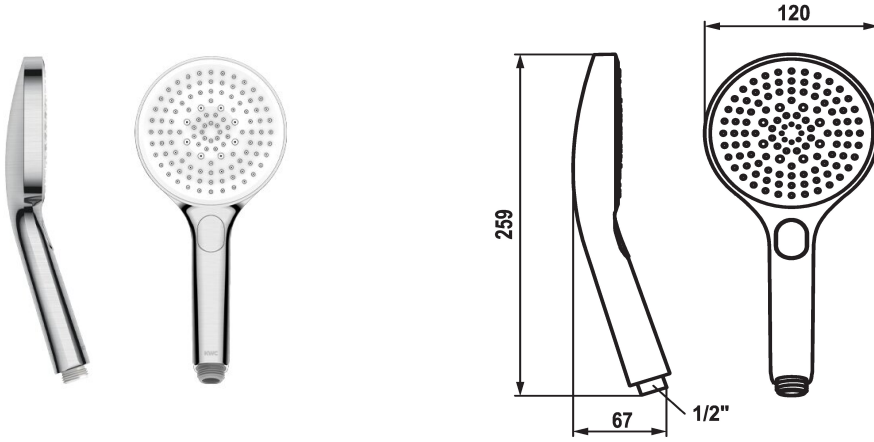

KWC CHOICE-G Hand shower

Modell-Linie: CHOICE | 26.000.125.177
Suihkut ja suihkupaneelit | Suihkut ja suihkupaneelit

KWC-No.

125607
chrome

125608
matt black

3600003805
brushed steel

ATT-KWC-FARBCODE

chromeline

matt black

brushed steel

NEW

* Hand shower KWC CHOICE - G
* TouchProtect - anti-scald protection thanks to the "double skin" principle

* Cleaning-friendly faceplate
* Connecting thread 1/2"

Tekniset tiedot

lviCode

11 l/min (3bar)

G1/2"

brushed steel

Handbrause

Spray, Swirl- & Massage spray

I

C