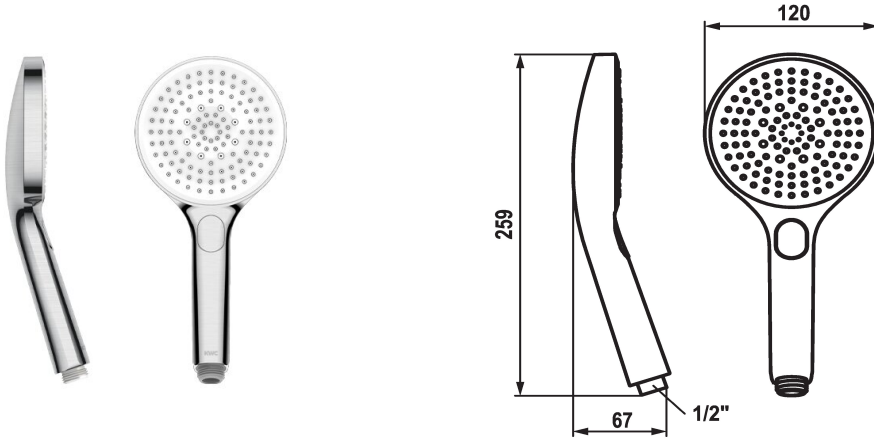

KWC CHOICE-G Hand shower

Modell-Linie: CHOICE | 26.000.125.177
Showers | Hand showers

KWC-No.

125607
chrome

125608
matt black

3600003805
brushed steel

Color code

chromeline

matt black

brushed steel

NEW

* Hand shower KWC CHOICE - G
* TouchProtect - anti-scald protection thanks to the "double skin" principle

* Cleaning-friendly faceplate
* Connecting thread 1/2"

Technical Data

Flow rate

11 l/min (3bar)

Connection

G 1/2"

Color code

brushed steel

Faucet_typ

Hand shower

Spray type

Spray, Swirl- & Massage spray

Acoustic group

I

Energy label

C

material

Brass