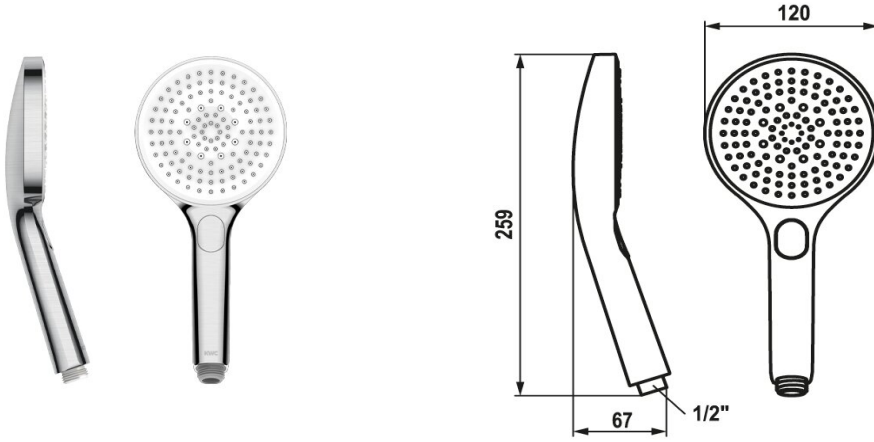

KWC CHOICE-G Hand shower

Modell-Linie: CHOICE | 26.000.125.177
Showers | Hand showers

KWC-No.

125607
chrome

125608
matt black

3600003805
brushed steel

Color code

chromeline

matt black

brushed steel

NEW

* Hand shower KWC CHOICE - G
* TouchProtect - anti-scald protection thanks to the "double skin" principle

* Cleaning-friendly faceplate
* Connecting thread 1/2"

Technical Data

Flow rate

11 l/min (3bar)

Connection

G 1/2"

Color code

brushed steel

Faucet_typ

Hand shower

Spray type

Spray, Swirl- & Massage spray

Acoustic group

I

Energy label

C

material

Plastic