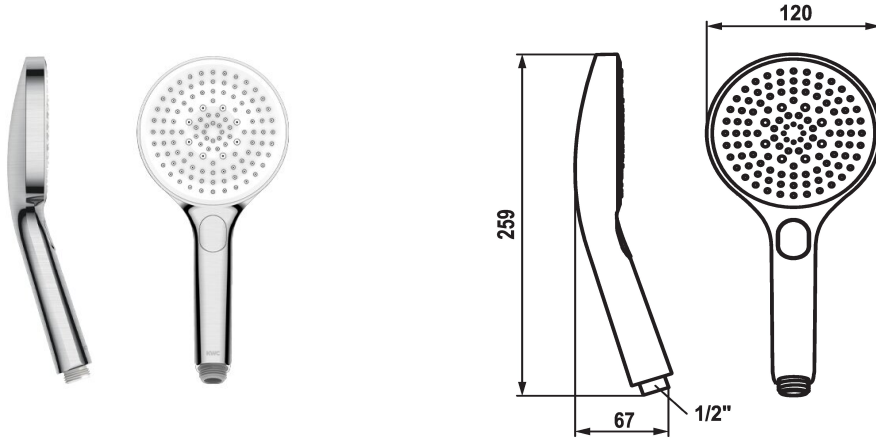

KWC CHOICE-G Hand shower

Modell-Linie: CHOICE | 26.000.125.177
Showers | Hand showers

KWC-No.

125607
chrome

125608
matt black

3600003805
brushed steel

Color code

chrome

matt black

brushed steel

NEW

* Hand shower KWC CHOICE - G
* TouchProtect - anti-scald protection thanks to the "double skin" principle

* Cleaning-friendly faceplate
* Connecting thread 1/2"

Technical Data

Flow rate
Connection
Color code
Faucet_type
Spray_type
G_Acoustic group
Energy Label
material

11 l/min (3bar)
G 1/2"
brushed steel
Hand shower
Spray, Swirl- & Massage spray
I
C
Brass