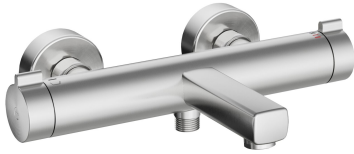

KWC

Thermostatic mixer – Tub

Modell-Linie: **SHOWERCULTURE | 26.009.733.177**
Showers | Manual shower

KWC-No.

3600003705

matt black, AD 150 ±20, A 195, without spray head, hose and holder

3600003706

brushed steel, AD 150 ±20, A 195, without spray head, hose and holder

- * Thermostat mixer design
- * EcoProtect - water-saving device
- * TouchProtect - anti-scald protection thanks to the "double skin" principle
- * SkinProtect - Safety stop prevents scalding
- * Turning handle to control flow and for diverter
- * Intrinsically safe against backflow

Color code

matt black

brushed steel

- * Fixed spout
 - Neoperl® Cascade®
- * Thermostatic precision control unit
 - constant water temperature (even when mains pressure fluctuates)
 - fast response
- * Wall connections ½" x ¾", without shut-off valve eccentric 10 mm

NEW

Technical Data

Flow rate	20 l/min (3bar)
Spray outlet: Flow rate	13 l/min (3bar)
Spout	fixed
Showerset	without shower head, hose, holder
Handling	side lever
Color code	brushed steel
Installation type	Wall mounted
Faucet_typ	Thermostatic
Dimension Height	32
Acoustic group	I
Spray outlet: Acoustic group	I
Projection A	A 195
Connection measure	150+/-20
Dimension Water outlet	10
material	Brass