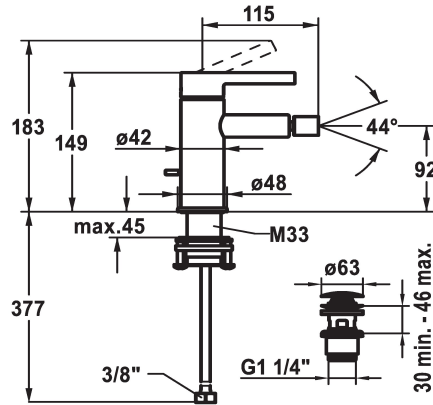

KWC BEVO Lever mixer – Bidet

Modell-Linie: BEVO | 13.421.641.177FL
Duschar | Badkarsarmaturer

KWC-No.

3600003608

matt black, A115, flexible connection hoses, with Push Open

3600003633

brushed steel, A115, flexible connection hoses, with Push Open

- temperature limitation
- * Flexible connection hoses 3/8"
- * QuickInstallation - Fastening via threaded connection with locking screws
- * Mounting hole size ø35 mm
- * Scope of delivery:
- KWC pop-up valve Push Open 2 in 1 Z.538.321.177

NEW

Technical Data

| |
|-----------------------------|
| A_Spout_Spray |
| ATT-KWC-ABLAUFGARNITUR |
| Connection |
| ATT-KWC-AUSLAUF |
| Handling |
| ATT-KWC-FARBCODE |
| Installation_type |
| Faucet_typ |
| Measure_Height |
| G_Acoustic group |
| Projection_A |
| EnergyLabelCH |
| ATT-KWC-MASS-WASSERAUSTRITT |
| Material |

Reservdelar

KWC BEVO Lever mixer – Bidet

Modell-Linie: BEVO | 13.421.641.177FL
Duschar | Badkarsarmaturer

Cartridge M 35 OP

538331
Z.537.710

Service key Neoperl © Caché ©, TJ, 18 mm, green

634729
CACHETJ
