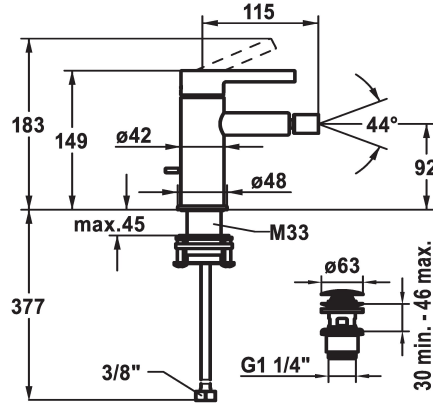

## KWC BEVO Lever mixer – Bidet

Modell-Linie: BEVO | 13.421.641.177FL  
Armatura natryskowa | Baterie wannowe

### KWC-No.

**124618**  
chromeline, A 115, flexible connection hoses, with pop-up valve

**3600003608**  
matt black, A115, flexible connection hoses, with Push Open

**3600003633**  
brushed steel, A115, flexible connection hoses, with Push Open

### ATT-KWC-FARBCODE

chromeline

matt black

brushed steel

- temperature limitation
- \* Flexible connection hoses 3/8"
- \* QuickInstallation - Fastening via threaded connection with locking screws
- \* Mounting hole size ø35 mm
- \* Scope of delivery:
- KWC pop-up valve Push Open 2 in 1 Z.538.321.177

Faucet\_typ

Dimension Height

G\_Acoustic group

Projection\_A

EnergyLabelCH

ATT-KWC-MASS-WASSERAUSTRITT

Materiał

4.5 l/min (3 bar)