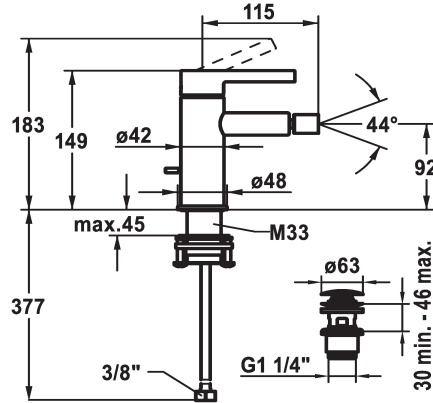

KWC BEVO Lever mixer – Bidet

Modell-Linie: BEVO | 13.421.641.177FL
Showers | Exposed bath mixer

KWC-No.

- 124618**
chromeline, A 115, flexible connection hoses, with pop-up valve
- 3600003608**
matt black, A115, flexible connection hoses, with Push Open
- 3600003633**
brushed steel, A115, flexible connection hoses, with Push Open

Color code

- chromeline
- matt black
- brushed steel

- * Lever mixer
- * EcoProtect - water-saving device
- * Fixed spout
- ball joint aerator Neoperl® Caché®
- * KWC cartridge M 35 OP
- with ceramic discs
- flow rate and temperature continuously variable

- temperature limitation
- * Flexible connection hoses 3/8"
- * QuickInstallation - Fastening via threaded connection with locking screws
- * Mounting hole size ø35 mm
- * Scope of delivery:
- KWC pop-up valve Push Open 2 in 1 Z.538.321.177

Technical Data

| |
|------------------------|
| Flow rate |
| pop-up valve |
| Connection |
| Spout |
| Handling |
| Color code |
| Installation type |
| Faucet_typ |
| Measure Height |
| Acoustic group |
| Projection A |
| Energy label |
| Dimension Water outlet |
| material |