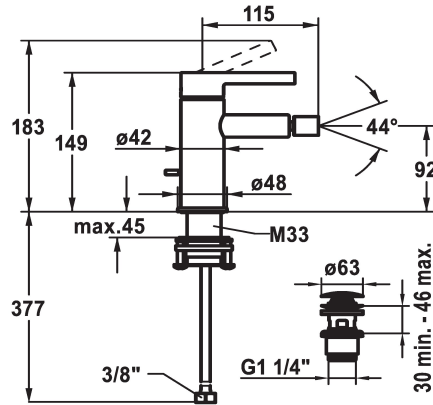

KWC BEVO Lever mixer – Bidet

Modell-Linie: BEVO | 13.421.641.177FL
Showers | Exposed bath mixer

KWC-No.

124618
chromeline, A 115, flexible connection hoses, with pop-up valve

3600003608
matt black, A115, flexible connection hoses, with Push Open

3600003633
brushed steel, A115, flexible connection hoses, with Push Open

- Lever mixer
- EcoProtect - water-saving device
- Fixed spout
- ball joint aerator Neoperl® Caché®
- KWC cartridge M 35 OP
- with ceramic discs
- flow rate and temperature continuously variable

Color code

chromeline

matt black

brushed steel

NEW

- temperature limitation
- Flexible connection hoses 3/8"
- QuickInstallation - Fastening via threaded connection with locking screws
- Mounting hole size ø35 mm
- Scope of delivery:
- KWC pop-up valve Push Open 2 in 1 Z.538.321.177

Technical Data

Flow rate	4.5 l/min (3 bar)
pop-up assembly	with Push open
Connection	Flexible connection hoses
Spout	fixed
Handling	top lever
Color code	brushed steel
Installation type	Pillar installation
Faucet_typ	Lever mixer
Dimension Height	149
Acoustic group	I
Projection A	A 115
Energy label	A
Dimension Water outlet	92
material	Brass

Flow rate	4.5 l/min (3 bar)
pop-up assembly	with Push open
Connection	Flexible connection hoses
Spout	fixed
Handling	top lever
Color code	brushed steel
Installation type	Pillar installation
Faucet_typ	Lever mixer
Dimension Height	149
Acoustic group	I
Projection A	A 115
Energy label	A
Dimension Water outlet	92
material	Brass

Spare Parts