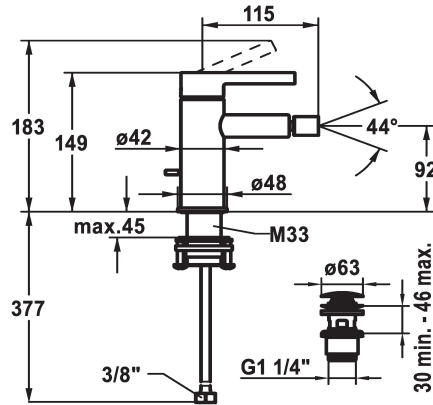

## KWC BEVO Lever mixer – Bidet

Modell-Linie: BEVO | 13.421.641.177FL  
Showers | Exposed bath mixer

### KWC-No.

- 124618**  
chromeline, A 115, flexible connection hoses, with pop-up valve
- 3600003608**  
matt black, A115, flexible connection hoses, with Push Open
- 3600003633**  
brushed steel, A115, flexible connection hoses, with Push Open

- temperature limitation
- \* Flexible connection hoses 3/8"
- \* QuickInstallation - Fastening via threaded connection with locking screws
- \* Mounting hole size 435 mm
- \* Scope of delivery:
- KWC pop-up valve Push Open 2 in 1 Z.538.321.177

### Technical Data

Flow rate
Pop-up_valve
Connection
Spout
Handling
Color code
Installation_type
Faucet_typ
Dimension Height
G_Acoustic group
Projection_A
Energy Label
Dimension Water outlet
material

4.5 l/min (3 bar)
with Push open
Flexible connection hoses
fixed
top lever
brushed steel
Pillar installation
Lever mixer
149
I
A 115
A
92
Brass