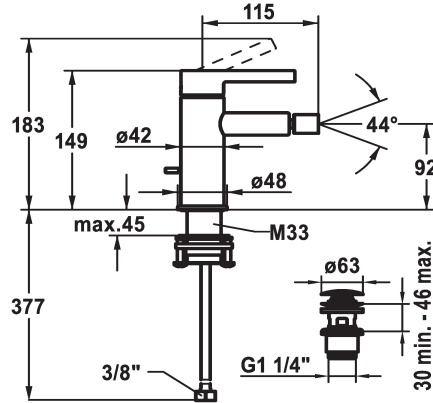

KWC BEVO Lever mixer – Bidet

Modell-Linie: BEVO | 13.421.641.177FL
Sprchové armatury | Vanové armatury

KWC-No.

- 124618**
chromeline, A 115, flexible connection hoses, with pop-up valve
- 3600003608**
matt black, A115, flexible connection hoses, with Push Open
- 3600003633**
brushed steel, A115, flexible connection hoses, with Push Open

ATT-KWC-FARBCODE

- chromeline
- matt black
- brushed steel

- temperature limitation
- * Flexible connection hoses 3/8"
- * QuickInstallation - Fastening via threaded connection with locking screws
- * Mounting hole size ø35 mm
- * Scope of delivery:
- KWC pop-up valve Push Open 2 in 1 Z.538.321.177

Technické údaje

A_Spout_Spray
ATT-KWC-ABLAUFGARNITUR
Connection
ATT-KWC-AUSLAUF
Handling
ATT-KWC-FARBCODE
Installation_type
Faucet_typ
Measure_Height
G_Acoustic group
Projection_A
EnergyLabelCH
ATT-KWC-MASS-WASSERAUSTRITT
Materiál

4.5 l/min (3 bar)
mit_Push_open
Flexible_Anschlusschläuche
fixovaná
topbedient
brushed steel
Standmontage
Hebelmischer
149
I
A115
A
92
mosaz

Náhradní díly

KWC BEVO Lever mixer – Bidet

Modell-Linie: BEVO | 13.421.641.177FL
Sprchové armatury | Vanové armatury