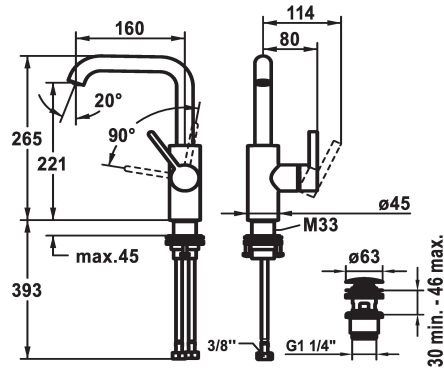

## KWC BEVO Lever mixer – Washbasin

Modell-Linie: BEVO | 12.421.652.177FL  
Armatura umywalkowa | Armatura jednouchwytywa

### KWC-No.

**3600004589**  
matt black, A 160, flexible connection hoses, without pop-up valve

**3600003632**  
brushed steel, A160, flexible connection hoses, with Push Open

**3600004610**  
brushed steel, A160, flexible connection hoses, without pop-up valve

- \* Lever mixer
- \* Lever installation only possible on the right side
- Child safety: cold water flow in lever position towards the front
- \* EcoProtect - water-saving device
- \* Swivel spout 120°, extensible to 360°
- Neoperl® Caché® CS, Coin Slot
- \* OptimalSpace - ample space for washing or working
- \* KWC cartridge M 35 S

### ATT-KWC-FARBCODE

matt black

brushed steel

brushed steel

NEW

- with ceramic discs
- flow rate and temperature continuously variable
- \* Flexible connection hoses 3/8"
- \* QuickInstallation - Fastening via threaded connection with locking screws
- \* Mounting hole size ø35 mm
- \* Scope of delivery:
- KWC pop-up valve Push Open 2 in 1 Z.538.321.177