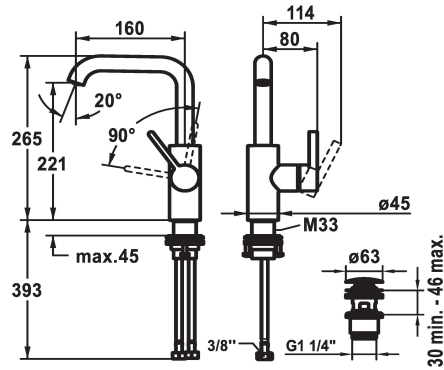

KWC BEVO

Lever mixer – Washbasin

Modell-Linie: BEVO | 12.421.652.177FL

Hanat | Käsi käyttöiset hanat

KWC-No.

3600004589

matt black, A160, flexible connection hoses, without pop-up valve

3600003632

brushed steel, A160, flexible connection hoses, with Push Open

3600004610

brushed steel, A160, flexible connection hoses, without pop-up valve

ATT-KWC- ABLAUFGARNITUR

ohne_Ablaufgarnitur

mit_Push_open

ohne_Ablaufgarnitur

* EcoProtect - water-saving device

* Swivel spout 120°, extensible to 360°

- Neoperl® Caché® CS, Coin Slot

* OptimalSpace - ample space for washing or working

* KWC cartridge M 35 S

- with ceramic discs

- flow rate and temperature continuously variable

* Flexible connection hoses 3/8"

* QuickInstallation - Fastening via threaded connection with locking screws

* Mounting hole size ø35 mm

* Scope of delivery:

- KWC pop-up valve Push Open 2 in 1 Z.538.321.177