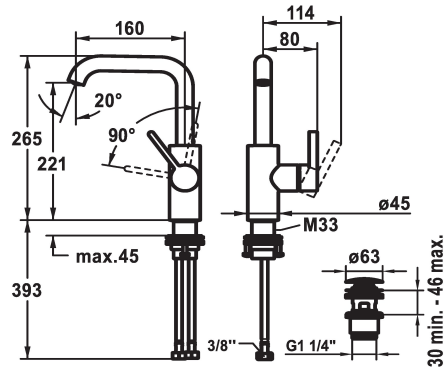

KWC BEVO Lever mixer – Washbasin

Modell-Linie: BEVO | 12.421.652.177FL
Taps | Manual taps

KWC-No.

3600003631
matt black, A160, flexible connection hoses, with Push Open

3600004589
matt black, A160, flexible connection hoses, without pop-up valve

3600003632
brushed steel, A160, flexible connection hoses, with Push Open

3600004610
brushed steel, A160, flexible connection hoses, without pop-up valve

- Lever mixer
- Lever installation only possible on the right side
- Child safety: cold water flow in lever position towards the front
- EcoProtect - water-saving device
- Swivel spout 120°, extensible to 360°
- Neoperl® Caché® CS, Coin Slot
- OptimalSpace - ample space for washing or working
- KWC cartridge M 35 S

Pop-up_valve

with Push open

without pop-up valve

with Push open

without pop-up valve

Color code

matt black

matt black

brushed steel

brushed steel

NEW

- with ceramic discs
- flow rate and temperature continuously variable
- Flexible connection hoses 3/8"
- QuickInstallation - Fastening via threaded connection with locking screws
- Mounting hole size ø35 mm
- Scope of delivery:
- KWC pop-up valve Push Open 2 in 1 Z.538.321.177

Technical Data

Flow rate	4.7 l/min (3 bar)
Pop-up_valve	with Push open
Connection	Flexible connection hoses
Spout	swivel
Handling	side lever
Color code	brushed steel
Installation_type	Pillar installation
Faucet_typ	Lever mixer
Design	L-Spout
Dimension Height	265
G_Acoustic group	I
Projection_A	A 160
Energy Label	A
Dimension Water outlet	221
material	Brass

Flow rate	4.7 l/min (3 bar)
Pop-up_valve	with Push open
Connection	Flexible connection hoses
Spout	swivel
Handling	side lever
Color code	brushed steel
Installation_type	Pillar installation
Faucet_typ	Lever mixer
Design	L-Spout
Dimension Height	265
G_Acoustic group	I
Projection_A	A 160
Energy Label	A
Dimension Water outlet	221
material	Brass