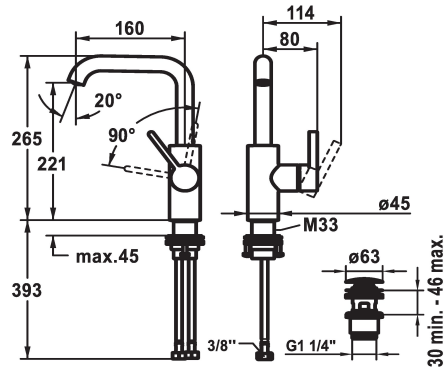

KWC BEVO Lever mixer – Washbasin

Modell-Linie: BEVO | 12.421.652.176FL
Taps | Manual taps

KWC-No.

3600003631
matt black, A160, flexible connection hoses, with Push Open

3600004589
matt black, A160, flexible connection hoses, without pop-up valve

3600003632
brushed steel, A160, flexible connection hoses, with Push Open

3600004610
brushed steel, A160, flexible connection hoses, without pop-up valve

- Lever mixer
- Lever installation only possible on the right side
- Child safety: cold water flow in lever position towards the front
- EcoProtect - water-saving device
- Swivel spout 120°, extensible to 360°
- Neoperl® Caché® CS, Coin Slot
- OptimalSpace - ample space for washing or working
- KWC cartridge M 35 S

Pop-up_valve

with Push open

without pop-up valve

with Push open

without pop-up valve

Color code

matt black

matt black

brushed steel

brushed steel

NEW

- with ceramic discs
- flow rate and temperature continuously variable
- Flexible connection hoses 3/8"
- QuickInstallation - Fastening via threaded connection with locking screws
- Mounting hole size ø35 mm
- Scope of delivery:
  - KWC pop-up valve Push Open 2 in 1 Z.538.321.176

Technical Data

Flow rate	4.7 l/min (3 bar)
Pop-up_valve	with Push open
Connection	Flexible connection hoses
Spout	swivel
Handling	side lever
Color code	matt black
Installation_type	Pillar installation
Faucet_typ	Lever mixer
Design	L-Spout
Dimension Height	265
G_Acoustic group	I
Projection_A	A 160
Energy Label	A
Dimension Water outlet	221
material	Brass

Flow rate	4.7 l/min (3 bar)
Pop-up_valve	with Push open
Connection	Flexible connection hoses
Spout	swivel
Handling	side lever
Color code	matt black
Installation_type	Pillar installation
Faucet_typ	Lever mixer
Design	L-Spout
Dimension Height	265
G_Acoustic group	I
Projection_A	A 160
Energy Label	A
Dimension Water outlet	221
material	Brass