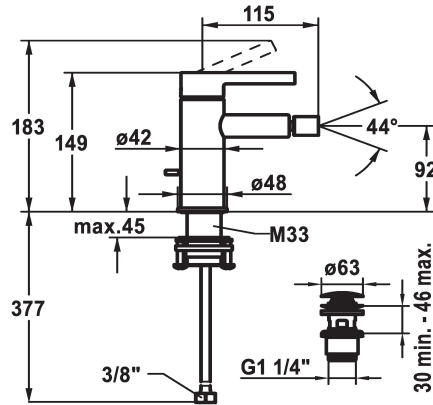

KWC BEVO Lever mixer – Bidet

Modell-Linie: BEVO | 13.421.641.176FL
Duschar | Hydraulické sprchy

KWC-No.

3600003608

matt black, A115, flexible connection hoses, with Push Open

3600003633

brushed steel, A115, flexible connection hoses, with Push Open

- temperature limitation
- * Flexible connection hoses 3/8"
- * QuickInstallation - Fastening via threaded connection with locking screws
- * Mounting hole size ø35 mm
- * Scope of delivery:
- KWC pop-up valve Push Open 2 in 1 Z.538.321.176

NEW

Technical Data

A_Spout_Spray
ATT-KWC-ABLAUFGARNITUR
Connection
ATT-KWC-AUSLAUF
Handling
ATT-KWC-FARBCODE
Installation_type
Faucet_typ
Measure_Height
G_Acoustic group
Projection_A
EnergyLabelCH
ATT-KWC-MASS-WASSERAUSTRITT
Material

4.5 l/min (3 bar)
mit_Push_open
Flexible_Anschlusschläuche
fest
topbedient
matt black
Standmontage
Hebelmischer
183
I
A115
A
92
Mässing

Reservdelar

KWC BEVO Lever mixer – Bidet

Modell-Linie: BEVO | 13.421.641.176FL
Duschar | Hydraulické sprchy