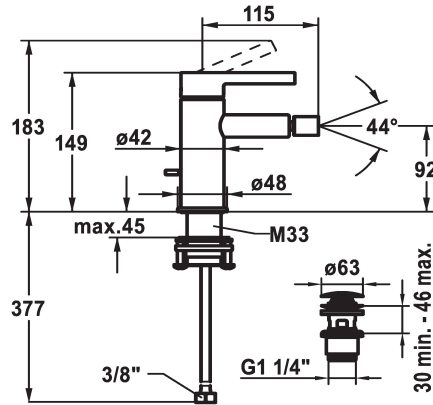

## KWC BEVO Lever mixer – Bidet

Modell-Linie: BEVO | 13.421.641.176FL  
Suihkut ja suihkupaneelit | Manuaali suihkut

### KWC-No.

**3600003608**

matt black, A115, flexible connection hoses, with Push Open

**3600003633**

brushed steel, A115, flexible connection hoses, with Push Open

- \* Lever mixer
- \* EcoProtect - water-saving device
- \* Fixed spout
- ball joint aerator Neoperl® Caché®
- \* KWC cartridge M 35 OP
- with ceramic discs
- flow rate and temperature continuously variable

- temperature limitation
- \* Flexible connection hoses 3/8"
- \* QuickInstallation - Fastening via threaded connection with locking screws
- \* Mounting hole size ø35 mm
- \* Scope of delivery:
- KWC pop-up valve Push Open 2 in 1 Z.538.321.176

### Tekniset tiedot

A_Spout_Spray
ATT-KWC-ABLAUFGARNITUR
Connection
Spout
Handling
ATT-KWC-FARBCODE
Installation_type
Faucet_typ
Measure_Height
G_Acoustic group
Projection_A
EnergyLabelCH
ATT-KWC-MASS-WASSERAUSTRITT
Materiaali
lviCode