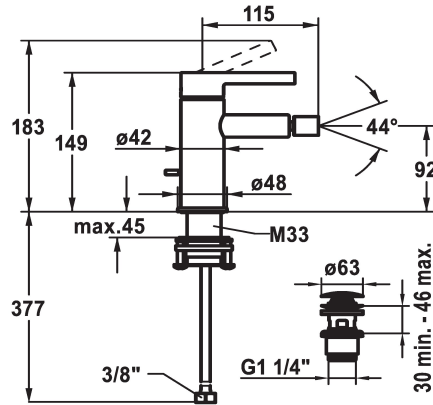

## KWC BEVO Lever mixer – Bidet

Modell-Linie: BEVO | 13.421.641.176FL  
Showers | Manual shower

### KWC-No.

**3600003608**

matt black, A115, flexible connection hoses, with Push Open

**3600003633**

brushed steel, A115, flexible connection hoses, with Push Open

- \* Lever mixer
- \* EcoProtect - water-saving device
- \* Fixed spout
- ball joint aerator Neoperl® Caché®
- \* KWC cartridge M 35 OP
- with ceramic discs
- flow rate and temperature continuously variable

- temperature limitation
- \* Flexible connection hoses 3/8"
- \* QuickInstallation - Fastening via threaded connection with locking screws
- \* Mounting hole size ø35 mm
- \* Scope of delivery:
- KWC pop-up valve Push Open 2 in 1 Z.538.321.176

### Technical Data

Flow rate
pop-up valve
Connection
Spout
Handling
Color code
Installation type
Faucet_typ
Measure Height
Acoustic group
Projection A
Energy label
Dimension Water outlet
material

4,5 l/min (3 bar)
with Push open
Flexible connection hoses
fixed
top lever
matt black
Pillar installation
Lever mixer
183
I
A 115
A
92
Brass