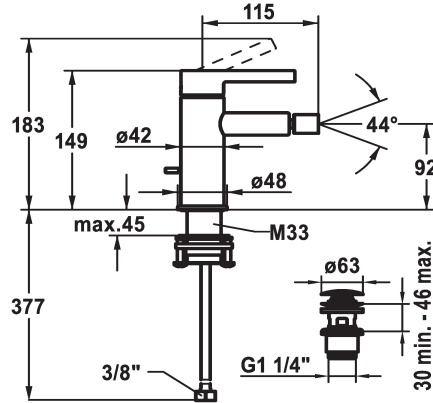

## KWC BEVO Lever mixer – Bidet

Modell-Linie: BEVO | 13.421.641.176FL  
Showers | Manual shower

### KWC-No.

**360003608**

matt black, A115, flexible connection hoses, with Push Open

**360003633**

brushed steel, A115, flexible connection hoses, with Push Open

- \* Lever mixer
- \* EcoProtect - water-saving device
- \* Fixed spout
- ball joint aerator Neoperl® Caché®
- \* KWC cartridge M 35 OP
- with ceramic discs
- flow rate and temperature continuously variable

- temperature limitation
- \* Flexible connection hoses 3/8"
- \* QuickInstallation - Fastening via threaded connection with locking screws
- \* Mounting hole size ø35 mm
- \* Scope of delivery:
- KWC pop-up valve Push Open 2 in 1 Z.538.321.176

### Technical Data

Flow rate
pop-up assembly
Connection
Spout
Handling
Color code
Installation type
Faucet_typ
Dimension Height
Acoustic group
Projection A
Energy label
Dimension Water outlet
material

4,5 l/min (3 bar)
with Push open
Flexible connection hoses
fixed
top lever
matt black
Pillar installation
Lever mixer
183
I
A 115
A
92
Brass