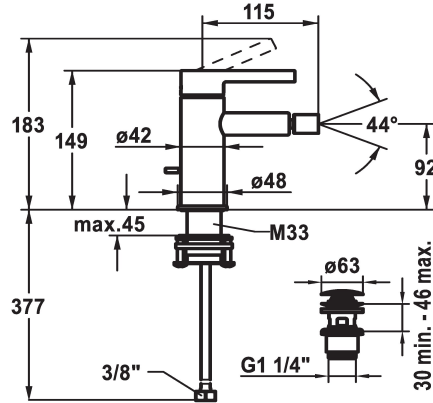

KWC BEVO Lever mixer – Bidet

Modell-Linie: BEVO | 13.421.641.176FL
Showers | Manual shower

KWC-No.

360003608

matt black, A115, flexible connection hoses, with Push Open

360003633

brushed steel, A115, flexible connection hoses, with Push Open

- temperature limitation
- * Flexible connection hoses 3/8"
- * QuickInstallation - Fastening via threaded connection with locking screws
- * Mounting hole size ø35 mm
- * Scope of delivery:
- KWC pop-up valve Push Open 2 in 1 Z.538.321.176

NEW

Technical Data

Flow rate
Pop-up_valve
Connection
Spout
Handling
Color code
Installation_type
Faucet_typ
Dimension Height
G_Acoustic group
Projection_A
Energy Label
Dimension Water outlet
material

4,5 l/min (3 bar)
with Push open
Flexible connection hoses
fixed
top lever
matt black
Pillar installation
Lever mixer
183
I
A 115
A
92
Brass

Spare Parts

KWC BEVO Lever mixer – Bidet

Modell-Linie: BEVO | 13.421.641.176FL
Showers | Manual shower

Cartridge M 35 OP

538331
Z.537.710

Service key Neoperl © Caché ©, TJ, 18 mm, green

634729
CACHETJ
