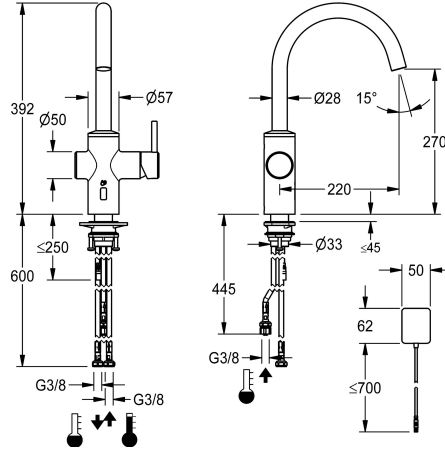

KWC BISTRO E

Lever mixer – Automatic mixer tap, low-touch – Kitchen – Low pressure

Modell-Linie: BISTRO E | 10.581.132.700FL

Armatura umywalkowa | Armatura elektroniczna

KWC-No.

360001628

stainless steel, A 220, flexible connection hoses, surface-mounted power supply unit

- * hybrid tap, low-touch, kitchen
- * Made of stainless steel
- * Swivel spout fixe, extensible to 50°, 120° and or 360°
- Neoperl® Caché® laminar
- * OptimalSpace - ample space for washing or working
- * Cartridge
- with ceramic discs
- flow rate and temperature continuously variable
- * Opto-electronic sensor

- time-controlled water runtime
- pre-set water temperature
- * Electrovalve
- * Flexible connection hoses 3/8"
- * QuickInstallation - Fastening via threaded connection with locking screws
- * Mounting hole size ø35 mm
- * Scope of delivery:
- Mains receiver 100-240 V

Faucet_typ

ATT-KWC-BAUFORM

Dimension Height

ATT-KWC-ENERGIESPAREN

Projection_A

ATT-KWC-MASS-WASSERAUSTRITT

Material

berührungsarm