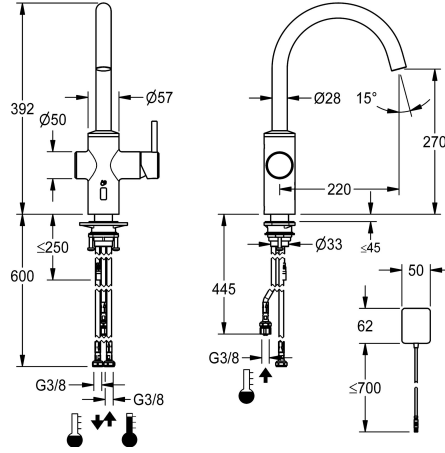

KWC BISTRO E

Lever mixer – Automatic mixer tap, low-touch – Kitchen – Low pressure

Modell-Linie: BISTRO E | 10.581.132.700FL

Hanat | Elektroniset hanat

KWC-No.

3600001628

stainless steel, A 220, flexible connection hoses, surface-mounted power supply unit

- * hybrid tap, low-touch, kitchen
- * Made of stainless steel
- * Swivel spout fixe, extensible to 50°, 120° and or 360°
- Neoperl® Caché® laminar
- * OptimalSpace - ample space for washing or working
- * Cartridge
- with ceramic discs
- flow rate and temperature continuously variable
- * Opto-electronic sensor

- time-controlled water runtime
- pre-set water temperature
- * Electrovalve
- * Flexible connection hoses 3/8"
- * QuickInstallation - Fastening via threaded connection with locking screws
- * Mounting hole size ø35 mm
- * Scope of delivery:
- Mains receiver 100-240 V

Faucet_typ

ATT-KWC-BAUFORM

Measure_Height

ATT-KWC-ENERGIESPAREN

Projection_A

ATT-KWC-MASS-WASSERAUSTRITT

Materiali

IviCode