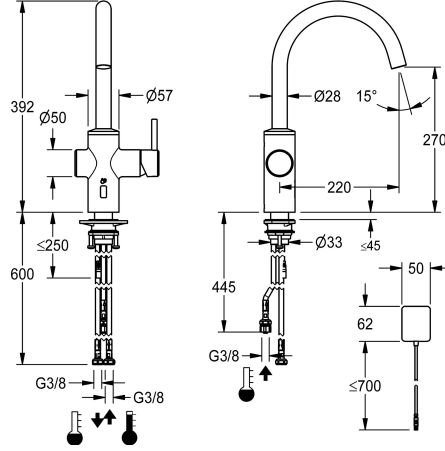

KWC BISTRO E

Lever mixer – Automatic mixer tap, low-touch – Kitchen – Low pressure

Modell-Linie: BISTRO E | 10.581.132.700FL

Taps | Electronic taps

KWC-No.

360001628

stainless steel, A 220, flexible connection hoses, surface-mounted power supply unit

- * hybrid tap, low-touch, kitchen
- * Made of stainless steel
- * Swivel spout fixe, extensible to 50°, 120° and or 360°
- Neoperl® Caché® laminar
- * OptimalSpace - ample space for washing or working
- * Cartridge
- with ceramic discs
- flow rate and temperature continuously variable
- * Opto-electronic sensor

- time-controlled water runtime
- pre-set water temperature
- * Electrovalve
- * Flexible connection hoses 3/8"
- * QuickInstallation - Fastening via threaded connection with locking screws
- * Mounting hole size ø35 mm
- * Scope of delivery:
- Mains receiver 100-240 V

NEW

Technical Data

Electronical control
Connection
Spout
Power supply
Color code
Installation type
Faucet_typ
Design
Measure Height
Energysaving
Projection A
Dimension Water outlet
material

Automatic, low-contact
Flexible connection hoses
swivel
mains receiver
stainless steel
Pillar installation
Electronic
J-Spout
392
low pressure
A 220
270
stainless steel