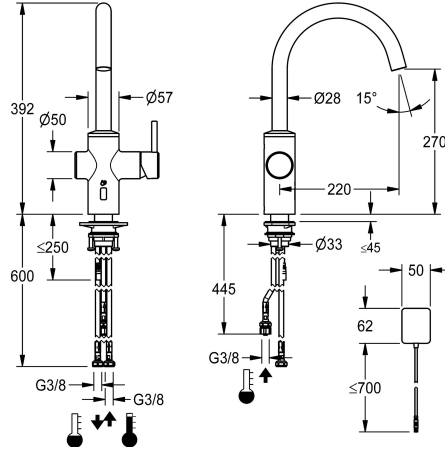

KWC BISTRO E

Lever mixer – Automatic mixer tap, low-touch – Kitchen – Low pressure

Modell-Linie: BISTRO E | 10.581.132.700FL

Taps | Electronic taps

KWC-No.

360001628

stainless steel, A 220, flexible connection hoses, surface-mounted power supply unit

- * hybrid tap, low-touch, kitchen
- * Made of stainless steel
- * Swivel spout fixe, extensible to 50°, 120° and or 360°
- Neoperl® Caché® laminar
- * OptimalSpace - ample space for washing or working
- * Cartridge
- with ceramic discs
- flow rate and temperature continuously variable
- * Opto-electronic sensor

- time-controlled water runtime
- pre-set water temperature
- * Electrovalve
- * Flexible connection hoses 3/8"
- * QuickInstallation - Fastening via threaded connection with locking screws
- * Mounting hole size ø35 mm
- * Scope of delivery:
- Mains receiver 100-240 V

NEW

Technical Data

Electronical_control
Connection
Spout
Power_supply
Color code
Installation_type
Faucet_typ
Design
Dimension Height
Energysaving
Projection_A
Dimension Water outlet
material

Automatic, low-contact
Flexible connection hoses
swivel
mains receiver
stainless steel
Pillar installation
Electronic
J-Spout
392
low pressure
A 220
270
stainless steel