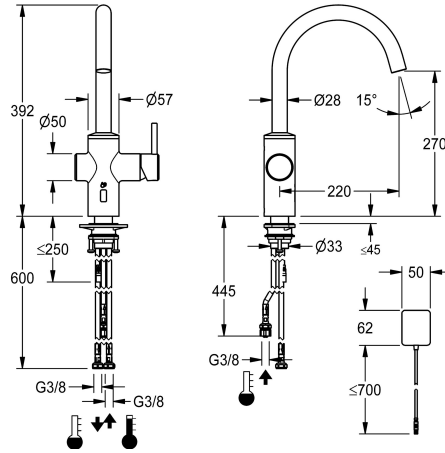

KWC BISTRO E

Lever mixer – Automatic mixer tap, low-touch – Kitchen – Low pressure

Modell-Linie: BISTRO E | 10.581.132.700FL

Umyvadlové armatury | Elektronické armatury

KWC-No.

360001628

stainless steel, A 220, flexible connection hoses, surface-mounted power supply unit

- * hybrid tap, low-touch, kitchen
- * Made of stainless steel
- * Swivel spout fixe, extensible to 50°, 120° and or 360°
- Neoperl® Caché® laminar
- * OptimalSpace - ample space for washing or working
- * Cartridge
- with ceramic discs
- flow rate and temperature continuously variable
- * Opto-electronic sensor

- time-controlled water runtime
- pre-set water temperature
- * Electrovalve
- * Flexible connection hoses 3/8"
- * QuickInstallation - Fastening via threaded connection with locking screws
- * Mounting hole size ø35 mm
- * Scope of delivery:
- Mains receiver 100-240 V

Faucet_typ

ATT-KWC-BAUFORM

Measure_Height

ATT-KWC-ENERGIESPAREN

Projection_A

ATT-KWC-MASS-WASSERAUSTRITT

Materiál

berührungsarm