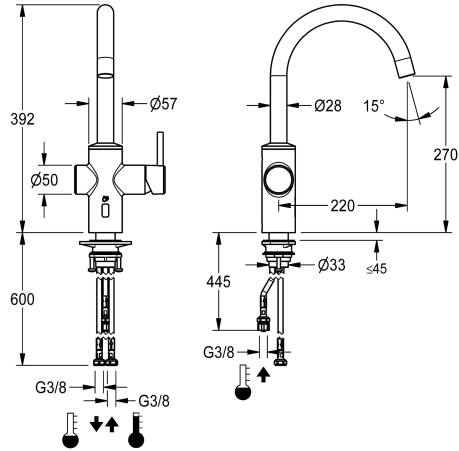

### KWC-No.

**3600001627**

stainless steel, A 220, flexible connection hoses 3/8", battery

- \* hybrid tap, low-touch, kitchen
- \* Made of stainless steel
- \* Swivel spout fixe, extensible to 50°, 120° and or 360°
- Neoperl® Caché® laminar
- \* OptimalSpace - ample space for washing or working
- \* Cartridge
- with ceramic discs
- flow rate and temperature continuously variable
- \* Opto-electronic sensor
- time-controlled water runtime

- pre-set water temperature
- \* Electrovalve
- \* Flexible connection hoses 3/8"
- \* QuickInstallation - Fastening via threaded connection with locking screws
- \* Mounting hole size ø35 mm
- \* Scope of delivery:
  - Battery compartment including 6 V lithium CRP2 battery for installation under the sink

Flexible Anschlusschläuche 3/8"

schwenkbar

Batterie

seitenbedient

Edelstahl

Standmontage

Elektronik

J-Auslauf

Niederdruck

rostfreier Stahl

220 mm

392 mm

270 mm