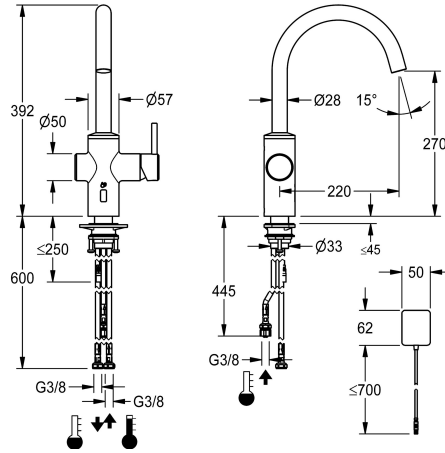

## KWC BISTRO E

Lever mixer – Automatic tap, low-touch – Kitchen

Modell-Linie: BISTRO E | 10.581.102.700FL

Kranar | Elektronické armatury

### KWC-No.

**3600001625**

stainless steel, A 220, flexible connection hoses, battery

- \* Hybrid tap, low-touch, kitchen
- \* Made of stainless steel
- \* Swivel spout fixe, extensible to 50°, 120° and or 360°
- Neoperl® Caché® laminar
- \* OptimalSpace - ample space for washing or working
- \* Cartridge
- with ceramic discs
- flow rate and temperature continuously variable
- \* Opto-electronic sensor
- time-controlled water runtime

- pre-set water temperature
- \* Electrovalve
- \* Flexible connection hoses 3/8"
- \* QuickInstallation - Fastening via threaded connection with locking screws
- \* Mounting hole size ø35 mm
- \* Scope of delivery:
- Battery compartment including 6 V lithium CRP2 battery for installation under the sink

Faucet\_typ

ATT-KWC-BAUFORM

Measure\_Height

Projection\_A

ATT-KWC-MASS-WASSERAUSTRITT

Material

berührungsarm

Flexible\_Anschlusschläuche