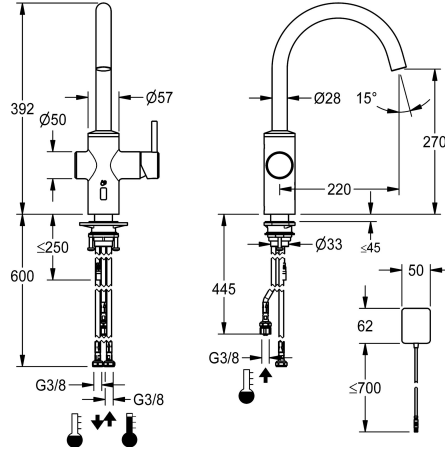

KWC BISTRO E

Lever mixer – Automatic tap, low-touch – Kitchen

Modell-Linie: BISTRO E | 10.581.102.700FL

Armatura umywalkowa | Armatura elektroniczna

KWC-No.

360001625

stainless steel, A 220, flexible connection hoses, battery

- * Hybrid tap, low-touch, kitchen
- * Made of stainless steel
- * Swivel spout fixe, extensible to 50°, 120° and or 360°
- Neoperl® Caché® laminar
- * OptimalSpace - ample space for washing or working
- * Cartridge
- with ceramic discs
- flow rate and temperature continuously variable
- * Opto-electronic sensor
- time-controlled water runtime

- pre-set water temperature
- * Electrovalve
- * Flexible connection hoses 3/8"
- * QuickInstallation - Fastening via threaded connection with locking screws
- * Mounting hole size ø35 mm
- * Scope of delivery:
- Battery compartment including 6 V lithium CRP2 battery for installation under the sink

Installation_type

Faucet_typ

ATT-KWC-BAUFORM

Dimension Height

Projection_A

ATT-KWC-MASS-WASSERAUSTRITT

Material

berührungsarm