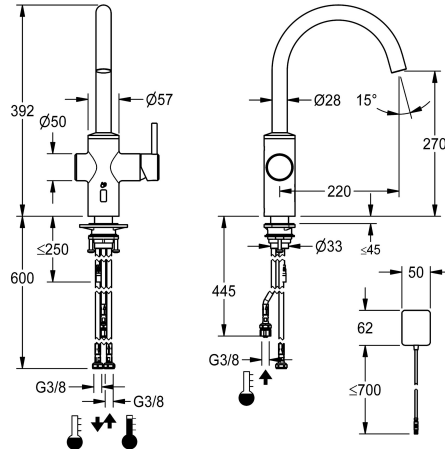

KWC BISTRO E

Lever mixer – Automatic tap, low-touch – Kitchen

Modell-Linie: BISTRO E | 10.581.102.700FL

Hanat | Elektroniset hanat

KWC-No.

360001625

stainless steel, A 220, flexible connection hoses, battery

- * Hybrid tap, low-touch, kitchen
- * Made of stainless steel
- * Swivel spout fixe, extensible to 50°, 120° and or 360°
- Neoperl® Caché® laminar
- * OptimalSpace - ample space for washing or working
- * Cartridge
- with ceramic discs
- flow rate and temperature continuously variable
- * Opto-electronic sensor
- time-controlled water runtime

- pre-set water temperature
- * Electrovalve
- * Flexible connection hoses 3/8"
- * QuickInstallation - Fastening via threaded connection with locking screws
- * Mounting hole size ø35 mm
- * Scope of delivery:
- Battery compartment including 6 V lithium CRP2 battery for installation under the sink

Installation_type

Faucet_typ

ATT-KWC-BAUFORM

Measure_Height

Projection_A

ATT-KWC-MASS-WASSERAUSTRITT

Materiali

IviCode