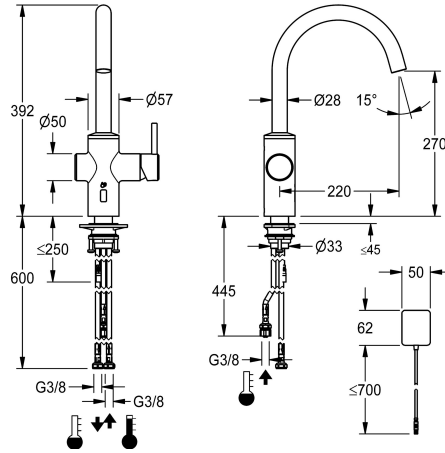

## KWC BISTRO E

Lever mixer – Automatic tap, low-touch – Kitchen

Modell-Linie: BISTRO E | 10.581.102.700FL

Taps | Electronic taps

### KWC-No.

**360001625**

stainless steel, A 220, flexible connection hoses, battery

- \* Hybrid tap, low-touch, kitchen
- \* Made of stainless steel
- \* Swivel spout fixe, extensible to 50°, 120° and or 360°
- Neoperl® Caché® laminar
- \* OptimalSpace - ample space for washing or working
- \* Cartridge
- with ceramic discs
- flow rate and temperature continuously variable
- \* Opto-electronic sensor
- time-controlled water runtime

- pre-set water temperature
- \* Electrovalve
- \* Flexible connection hoses 3/8"
- \* QuickInstallation - Fastening via threaded connection with locking screws
- \* Mounting hole size ø35 mm
- \* Scope of delivery:
- Battery compartment including 6 V lithium CRP2 battery for installation under the sink

### Technical Data

Electronical control
Connection
Spout
Power supply
Handling
Color code
Installation type
Faucet_typ
Design
Measure Height
Projection A
Dimension Water outlet
material

Automatic, low-contact
Flexible connection hoses
swivel
battery
side lever
stainless steel
Pillar installation
Electronic
J-Spout
392
A 220
270
stainless steel