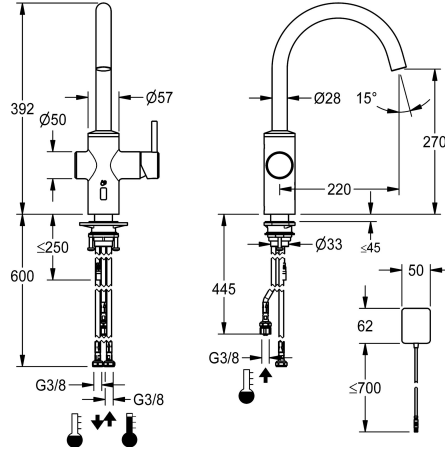

KWC BISTRO E

Lever mixer – Automatic tap, low-touch – Kitchen

Modell-Linie: BISTRO E | 10.581.102.700FL

Taps | Electronic taps

KWC-No.

360001625

stainless steel, A 220, flexible connection hoses, battery

- * Hybrid tap, low-touch, kitchen
- * Made of stainless steel
- * Swivel spout fixe, extensible to 50°, 120° and or 360°
- Neoperl® Caché® laminar
- * OptimalSpace - ample space for washing or working
- * Cartridge
- with ceramic discs
- flow rate and temperature continuously variable
- * Opto-electronic sensor
- time-controlled water runtime

- pre-set water temperature
- * Electrovalve
- * Flexible connection hoses 3/8"
- * QuickInstallation - Fastening via threaded connection with locking screws
- * Mounting hole size ø35 mm
- * Scope of delivery:
- Battery compartment including 6 V lithium CRP2 battery for installation under the sink

NEW

Technical Data

Electronical control
Connection
Spout
Power supply
Handling
Color code
Installation type
Faucet_typ
Design
Dimension Height
Projection A
Dimension Water outlet
material

Automatic, low-contact
Flexible connection hoses
swivel
battery
side lever
stainless steel
Pillar installation
Electronic
J-Spout
392
A 220
270
stainless steel

2030036654
ACEX9005

**2-button remote control for fittings F3
and F5**

2030036849
ACEX9004

C module

3600001331
ACEX9020