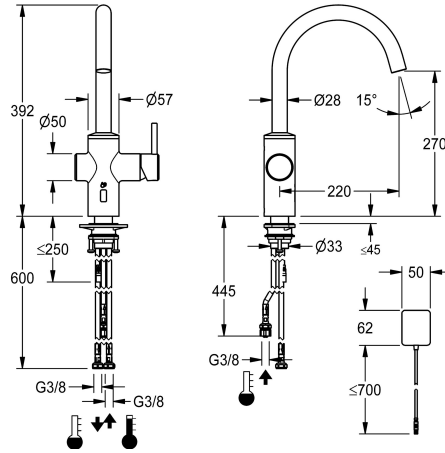

KWC BISTRO E

Lever mixer – Automatic tap, low-touch – Kitchen

Modell-Linie: BISTRO E | 10.581.102.700FL

Taps | Electronic taps

KWC-No.

360001625

stainless steel, A 220, flexible connection hoses, battery

- * Hybrid tap, low-touch, kitchen
- * Made of stainless steel
- * Swivel spout fixe, extensible to 50°, 120° and or 360°
- Neoperl® Caché® laminar
- * OptimalSpace - ample space for washing or working
- * Cartridge
- with ceramic discs
- flow rate and temperature continuously variable
- * Opto-electronic sensor
- time-controlled water runtime

- pre-set water temperature
- * Electrovalve
- * Flexible connection hoses 3/8"
- * QuickInstallation - Fastening via threaded connection with locking screws
- * Mounting hole size ø35 mm
- * Scope of delivery:
- Battery compartment including 6 V lithium CRP2 battery for installation under the sink

NEW

Technical Data

Electronical_control
Connection
Spout
Power_supply
Handling
Color code
Installation_type
Faucet_typ
Design
Dimension Height
Projection_A
Dimension Water outlet
material

Automatic, low-contact
Flexible connection hoses
swivel
battery
side lever
stainless steel
Pillar installation
Electronic
J-Spout
392
A 220
270
stainless steel

2030036654
ACEX9005

**2-button remote control for fittings F3
and F5**

2030036849
ACEX9004

C module

3600001331
ACEX9020