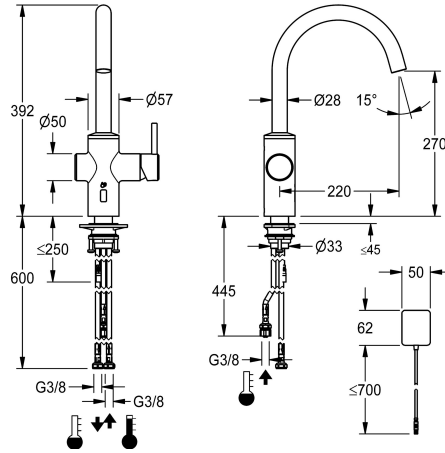

KWC BISTRO E

Lever mixer – Automatic tap, low-touch – Kitchen

Modell-Linie: BISTRO E | 10.581.102.700FL

Umyvadlové armatury | Elektronické armatury

KWC-No.

3600001625

stainless steel, A 220, flexible connection hoses, battery

- * Hybrid tap, low-touch, kitchen
- * Made of stainless steel
- * Swivel spout fixe, extensible to 50°, 120° and or 360°
- Neoperl® Caché® laminar
- * OptimalSpace - ample space for washing or working
- * Cartridge
- with ceramic discs
- flow rate and temperature continuously variable
- * Opto-electronic sensor
- time-controlled water runtime

- pre-set water temperature
- * Electrovalve
- * Flexible connection hoses 3/8"
- * QuickInstallation - Fastening via threaded connection with locking screws
- * Mounting hole size ø35 mm
- * Scope of delivery:
- Battery compartment including 6 V lithium CRP2 battery for installation under the sink

Faucet_typ

ATT-KWC-BAUFORM

Measure_Height

Projection_A

ATT-KWC-MASS-WASSERAUSTRITT

Materiál

berührungsarm

Flexible_Anschlusschläuche