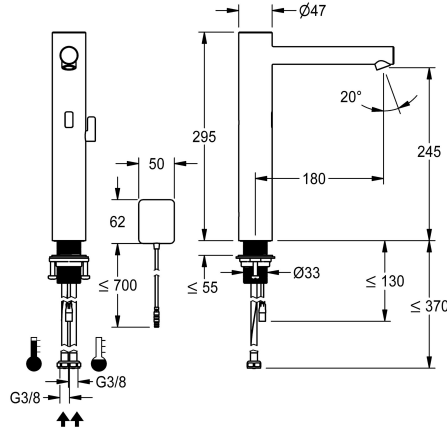

KWC ONO E

Automatic tap, touchless – Washbasin

Modell-Linie: ONO E | 12.576.023.700FL

Kranar | Elektronické armatúry

KWC-No.

360001588

stainless steel, A 180, flexible connection hoses, without drain fitting, surface-mounted power supply unit, with mixing

- * Automatic, non-contact, basin
- opto-electronic controlled
- * For top-mounted basins
- * Made of stainless steel
- * With mixing
- adjustable, twist-proof temperature stop
- * EcoProtect - water-saving device
- * Control electronics
- 24-hour hygiene flushing adjustable
- Safety shutdown in case of continuous reflection
- Storage of statistical data
- * Fixed spout

- Neoperl® Perlator® SSR, swivelling jet regulator
- * Electrovalve
- * Flexible connection hoses 3/8"
- * QuickInstallation - Fastening via threaded connection M33 x 1.5 with locking screws
- * Mounting hole size ø35 mm
- * Scope of delivery:
 - Mains receiver 100-240 V AC - 6.75 V DC
 - * Order separately (optional or if required):
 - Possibility of parameterization via bidirectional remote control, or C-module Z.540.137 with an app

NEW

Technical Data

A_Spout_Spray

ATT-KWC-EL_STEUERUNG

Connection

ATT-KWC-AUSLAUF

ATT-KWC-STROMVERSORGUNG

ATT-KWC-FARBCODE