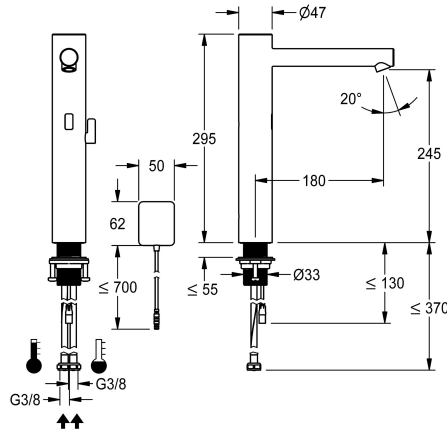

KWC ONO E

Automatic tap, touchless – Washbasin

Modell-Linie: ONO E | 12.576.023.700FL

Armatura umywalkowa | Armatura elektroniczna

KWC-No.

360001588

stainless steel, A 180, flexible connection hoses, without drain fitting, surface-mounted power supply unit, with mixing

- Neoperl® Perlator® SSR, swivelling jet regulator
- * Electrovalve
- * Flexible connection hoses 3/8"
- * QuickInstallation - Fastening via threaded connection M33 x 1.5 with locking screws
- * Mounting hole size ø35 mm
- * Scope of delivery:
 - Mains receiver 100-240 V AC - 6.75 V DC
 - * Order separately (optional or if required):
 - Possibility of parameterization via bidirectional remote control, or C-module Z.540.137 with an app

NEW

Dane techniczne

A_Spout_Spray
ATT-KWC-EL_STEUERUNG
Connection
ATT-KWC-AUSLAUF
ATT-KWC-STROMVERSORGUNG
ATT-KWC-FARBCODE
Installation_type
Faucet_typ
Dimension Height
G_Acoustic group
Projection_A
EnergyLabelCH

4.8 l/min (3 bar)
berührungslos
04
fest
Netz AP
stainless steel
für Waschschüssel
Elektronik
295
I
A180
A

Akcesoria opcjonalne

KWC ONO E

Automatic tap, touchless – Washbasin

Modell-Linie: ONO E | 12.576.023.700FL