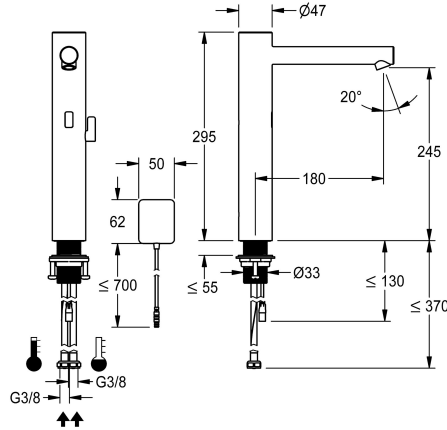

## KWC ONO E

Automatic tap, touchless – Washbasin

Modell-Linie: ONO E | 12.576.023.700FL

Hanat | Elektroniset hanat

### KWC-No.

**360001588**

stainless steel, A 180, flexible connection hoses, without drain fitting, surface-mounted power supply unit, with mixing

- \* Automatic, non-contact, basin
- opto-electronic controlled
- \* For top-mounted basins
- \* Made of stainless steel
- \* With mixing
- adjustable, twist-proof temperature stop
- \* EcoProtect - water-saving device
- \* Control electronics
- 24-hour hygiene flushing adjustable
- Safety shutdown in case of continuous reflection
- Storage of statistical data
- \* Fixed spout

- Neoperl® Perlator® SSR, swivelling jet regulator
- \* Electrovalve
- \* Flexible connection hoses 3/8"
- \* QuickInstallation - Fastening via threaded connection M33 x 1.5 with locking screws
- \* Mounting hole size ø35 mm
- \* Scope of delivery:
  - Mains receiver 100-240 V AC - 6.75 V DC
  - \* Order separately (optional or if required):
  - Possibility of parameterization via bidirectional remote control, or C-module Z.540.137 with an app

### Tekniset tiedot

A_Spout_Spray
ATT-KWC-EL-STEUERUNG
Connection
Spout
ATT-KWC-STROMVERSORGUNG
Värikoodi
Installation_type
Faucet_typ
Measure_Height
G_Acoustic group
Projection_A
EnergyLabelCH
IviCode