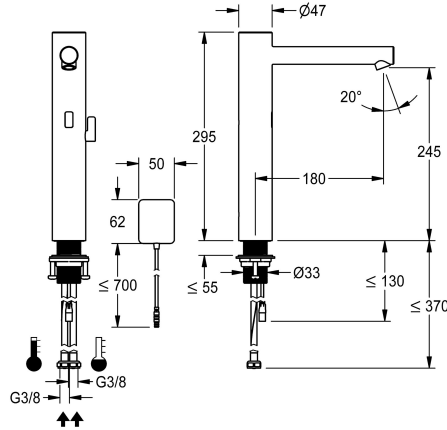

KWC ONO E

Automatic tap, touchless – Washbasin

Modell-Linie: ONO E | 12.576.023.700FL

Taps | Electronic taps

KWC-No.

360001588

stainless steel, A 180, flexible connection hoses, without drain fitting, surface-mounted power supply unit, with mixing

- * Automatic, non-contact, basin
- opto-electronic controlled
- * For top-mounted basins
- * Made of stainless steel
- * With mixing
- adjustable, twist-proof temperature stop
- * EcoProtect - water-saving device
- * Control electronics
- 24-hour hygiene flushing adjustable
- Safety shutdown in case of continuous reflection
- Storage of statistical data
- * Fixed spout

- Neoperl® Perlator® SSR, swivelling jet regulator
- * Electrovalve
- * Flexible connection hoses 3/8"
- * QuickInstallation - Fastening via threaded connection M33 x 1.5 with locking screws
- * Mounting hole size ø35 mm
- * Scope of delivery:
 - Mains receiver 100-240 V AC - 6.75 V DC
 - * Order separately (optional or if required):
 - Possibility of parameterization via bidirectional remote control, or C-module Z.540.137 with an app

Technical Data

Flow rate
Electronical control
Connection
Spout
Power supply
Color code
Installation type
Faucet_typ
Measure Height
Acoustic group
Projection A
Energy label

4.8 l/min (3 bar)
Automatic, non-contact
Spare parts 1
fixed
mains receiver
stainless steel
for top-mounted sinks
Electronic
295
I
A 180
A