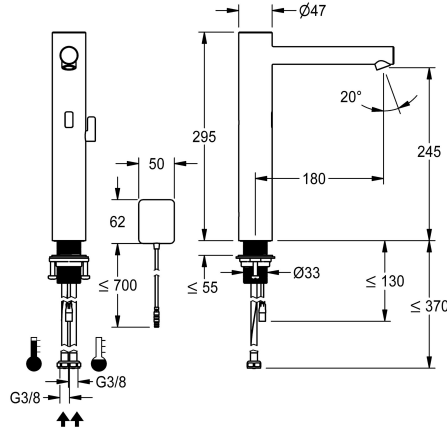

### KWC-No.

**360001588**

stainless steel, A 180, flexible connection hoses, without drain fitting, surface-mounted power supply unit, with mixing

- \* Automatic, non-contact, basin
- opto-electronic controlled
- \* For top-mounted basins
- \* Made of stainless steel
- \* With mixing
- adjustable, twist-proof temperature stop
- \* EcoProtect - water-saving device
- \* Control electronics
- 24-hour hygiene flushing adjustable
- Safety shutdown in case of continuous reflection
- Storage of statistical data
- \* Fixed spout

- Neoperl® Perlator® SSR, swivelling jet regulator
- \* Electrovalve
- \* Flexible connection hoses 3/8"
- \* QuickInstallation - Fastening via threaded connection M33 x 1.5 with locking screws
- \* Mounting hole size ø35 mm
- \* Scope of delivery:
  - Mains receiver 100-240 V AC - 6.75 V DC
  - \* Order separately (optional or if required):
  - Possibility of parameterization via bidirectional remote control, or C-module Z.540.137 with an app

### Technical Data

Flow rate
Electronical control
Connection
Spout
Power supply
Color code
Installation type
Faucet_typ
Dimension Height
Acoustic group
Projection A
Energy label

4.8 l/min (3 bar)
Automatic, non-contact
Spare parts 1
fixed
mains receiver
stainless steel
for top-mounted sinks
Electronic
295
I
A 180
A

**2-button remote control for fittings F3  
and F5**

**2030036849**  
ACEX9004

**C module**

**3600001331**  
ACEX9020