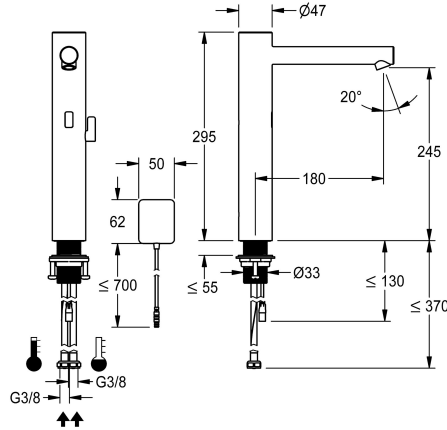

### KWC-No.

**360001588**

stainless steel, A 180, flexible connection hoses, without drain fitting, surface-mounted power supply unit, with mixing

- \* Automatic, non-contact, basin
- opto-electronic controlled
- \* For top-mounted basins
- \* Made of stainless steel
- \* With mixing
- adjustable, twist-proof temperature stop
- \* EcoProtect - water-saving device
- \* Control electronics
- 24-hour hygiene flushing adjustable
- Safety shutdown in case of continuous reflection
- Storage of statistical data
- \* Fixed spout

- Neoperl® Perlator® SSR, swivelling jet regulator
- \* Electrovalve
- \* Flexible connection hoses 3/8"
- \* QuickInstallation - Fastening via threaded connection M33 x 1.5 with locking screws
- \* Mounting hole size ø35 mm
- \* Scope of delivery:
  - Mains receiver 100-240 V AC - 6.75 V DC
- \* Order separately (optional or if required):
  - Possibility of parameterization via bidirectional remote control, or C-module Z.540.137 with an app

### Technical Data

Flow rate
Electronical_control
Connection
Spout
Power_supply
Color_code
Installation_type
Faucet_typ
Dimension Height
G_Acoustic group
Projection_A
Energy Label

4.8 l/min (3 bar)
Automatic, non-contact
Spare parts 1
fixed
mains receiver
stainless steel
for top-mounted sinks
Electronic
295
I
A 180
A

---

**2-button remote control for fittings F3  
and F5**

---

**2030036849**  
ACEX9004

---

**C module**

---

**3600001331**  
ACEX9020