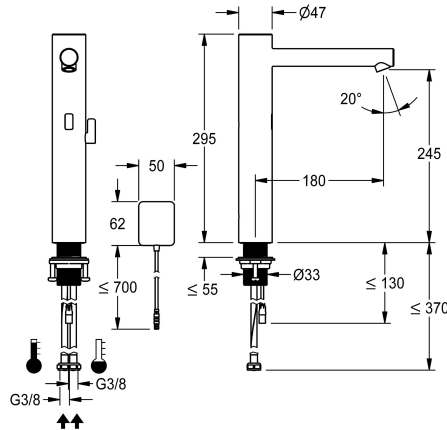

KWC ONO E

Automatic tap, touchless – Washbasin

Modell-Linie: ONO E | 12.576.023.700FL

Umyvadlové armatury | Elektronické armatury

KWC-No.

360001588

stainless steel, A 180, flexible connection hoses, without drain fitting, surface-mounted power supply unit, with mixing

- * Automatic, non-contact, basin
- opto-electronic controlled
- * For top-mounted basins
- * Made of stainless steel
- * With mixing
- adjustable, twist-proof temperature stop
- * EcoProtect - water-saving device
- * Control electronics
- 24-hour hygiene flushing adjustable
- Safety shutdown in case of continuous reflection
- Storage of statistical data
- * Fixed spout

- Neoperl® Perlator® SSR, swivelling jet regulator
- * Electrovalve
- * Flexible connection hoses 3/8"
- * QuickInstallation - Fastening via threaded connection M33 x 1.5 with locking screws
- * Mounting hole size ø35 mm
- * Scope of delivery:
 - Mains receiver 100-240 V AC - 6.75 V DC
 - * Order separately (optional or if required):
 - Possibility of parameterization via bidirectional remote control, or C-module Z.540.137 with an app

Technické údaje

A_Spout_Spray
ATT-KWC-EL_STEUERUNG
Connection
ATT-KWC-AUSLAUF
ATT-KWC-STROMVERSORGUNG
ATT-KWC-FARBCODE
Installation_type
Faucet_typ
Measure_Height
G_Acoustic group
Projection_A
EnergyLabelCH