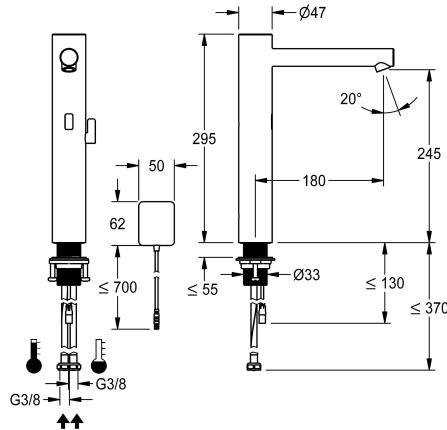

KWC ONO E

Automatic tap, touchless – Washbasin

Modell-Linie: ONO E | 12.576.013.700FL

Kranar | Elektronické armatury

KWC-No.

360001587

stainless steel, A 180, flexible connection hoses, without drain fitting, battery, with mixing

NEW

- * Automatic, non-contact, basin
- opto-electronic controlled
- * For top-mounted basins
- * Made of stainless steel
- * With mixing
- adjustable, twist-proof temperature stop
- * EcoProtect - water-saving device
- * Control electronics
- 24-hour hygiene flushing adjustable
- Safety shutdown in case of continuous reflection
- Storage of statistical data
- * Fixed spout

- Neoperl® Perlator® SSR, swivelling jet regulator
- * Electrovalve
- * Flexible connection hoses 3/8"
- * QuickInstallation - Fastening via threaded connection M33 x 1.5 with locking screws
- * Mounting hole size ø35 mm
- * Scope of delivery:
 - Battery compartment including battery 6V Lithium CRP2 for mounting under the washbasin
- * Order separately (optional or if required):
 - Possibility of parameterization via bidirectional remote control, or C-module (3600001331) with an app

Technical Data

ATT-KWC-EL_STEUERUNG
Connection
ATT-KWC-AUSLAUF
ATT-KWC-STROMVERSORGUNG
ATT-KWC-FARBCODE
Installation_type
Faucet_typ
Measure_Height
Projection_A

berührungslos
04
fest
Batterie
stainless steel
für Waschschüssel
Elektronik
295
A180