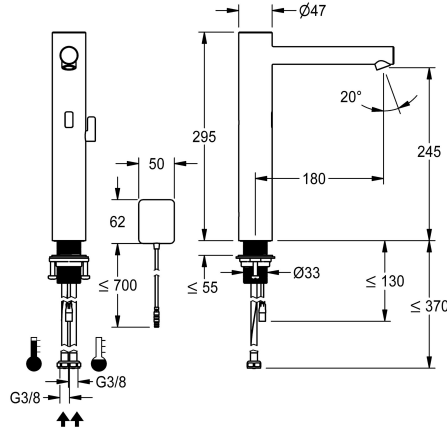

KWC ONO E

Automatic tap, touchless – Washbasin

Modell-Linie: ONO E | 12.576.013.700FL

Armatura umywalkowa | Armatura elektroniczna

KWC-No.

3600001587

stainless steel, A 180, flexible connection hoses, without drain fitting, battery, with mixing

- * Automatic, non-contact, basin
- opto-electronic controlled
- * For top-mounted basins
- * Made of stainless steel
- * With mixing
- adjustable, twist-proof temperature stop
- * EcoProtect - water-saving device
- * Control electronics
- 24-hour hygiene flushing adjustable
- Safety shutdown in case of continuous reflection
- Storage of statistical data
- * Fixed spout

- Neoperl® Perlator® SSR, swivelling jet regulator
- * Electrovalve
- * Flexible connection hoses 3/8"
- * QuickInstallation - Fastening via threaded connection M33 x 1.5 with locking screws
- * Mounting hole size ø35 mm
- * Scope of delivery:
 - Battery compartment including battery 6V Lithium CRP2 for mounting under the washbasin
- * Order separately (optional or if required):
 - Possibility of parameterization via bidirectional remote control, or C-module (3600001331) with an app

Dane techniczne

ATT-KWC-EL_STEUERUNG
Connection
ATT-KWC-AUSLAUF
ATT-KWC-STROMVERSORGUNG
ATT-KWC-FARBCODE
Installation_type
Faucet_typ
Dimension Height
Projection_A

berührungslos
04
fest
Batterie
stainless steel
für Waschschüssel
Elektronik
295
A180