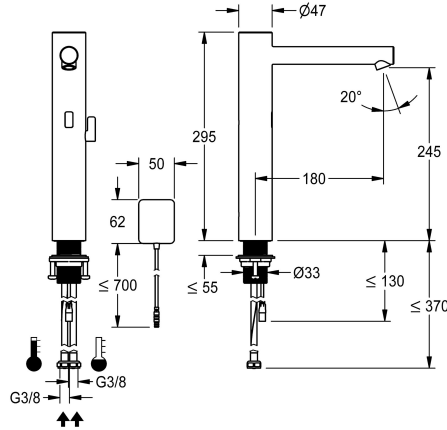

KWC ONO E

Automatic tap, touchless – Washbasin

Modell-Linie: ONO E | 12.576.013.700FL

Hanot | Elektroniset hanot

KWC-No.

3600001587

stainless steel, A 180, flexible connection hoses, without drain fitting, battery, with mixing

NEW

- * Automatic, non-contact, basin
- opto-electronic controlled
- * For top-mounted basins
- * Made of stainless steel
- * With mixing
- adjustable, twist-proof temperature stop
- * EcoProtect - water-saving device
- * Control electronics
- 24-hour hygiene flushing adjustable
- Safety shutdown in case of continuous reflection
- Storage of statistical data
- * Fixed spout

- Neoperl® Perlator® SSR, swivelling jet regulator
- * Electrovalve
- * Flexible connection hoses 3/8"
- * QuickInstallation - Fastening via threaded connection M33 x 1.5 with locking screws
- * Mounting hole size ø35 mm
- * Scope of delivery:
 - Battery compartment including battery 6V Lithium CRP2 for mounting under the washbasin
- * Order separately (optional or if required):
 - Possibility of parameterization via bidirectional remote control, or C-module (3600001331) with an app

Tekniset tiedot

ATT-KWC-EL_STEUERUNG
Connection
Spout
ATT-KWC-STROMVERSORGUNG
ATT-KWC-FARBCODE
Installation_type
Faucet_typ
Measure_Height
Projection_A
lviCode

berührungslos
04
Kiinnitetty
Batterie
stainless steel
für Waschschüssel
Elektronik
295
A180
0