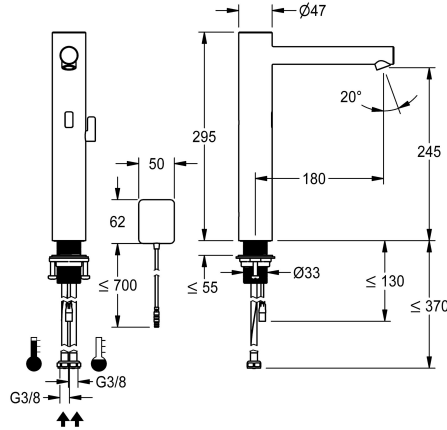

KWC ONO E

Automatic tap, touchless – Washbasin

Modell-Linie: ONO E | 12.576.013.700FL

Taps | Electronic taps

KWC-No.

3600001587

stainless steel, A 180, flexible connection hoses, without drain fitting, battery, with mixing

NEW

- * Automatic, non-contact, basin
- opto-electronic controlled
- * For top-mounted basins
- * Made of stainless steel
- * With mixing
- adjustable, twist-proof temperature stop
- * EcoProtect - water-saving device
- * Control electronics
- 24-hour hygiene flushing adjustable
- Safety shutdown in case of continuous reflection
- Storage of statistical data
- * Fixed spout

- Neoperl® Perlator® SSR, swivelling jet regulator
- * Electrovalve
- * Flexible connection hoses 3/8"
- * QuickInstallation - Fastening via threaded connection M33 x 1.5 with locking screws
- * Mounting hole size ø35 mm
- * Scope of delivery:
 - Battery compartment including battery 6V Lithium CRP2 for mounting under the washbasin
 - * Order separately (optional or if required):
 - Possibility of parameterization via bidirectional remote control, or C-module (3600001331) with an app

Technical Data

Electronical control
Connection
Spout
Power supply
Color code
Installation type
Faucet_typ
Measure Height
Projection A

Automatic, non-contact
Spare parts 1
fixed
battery
stainless steel
for top-mounted sinks
Electronic
295
A 180