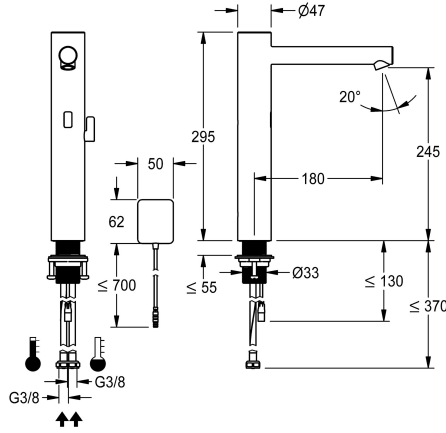

KWC ONO E

Automatic tap, touchless – Washbasin

Modell-Linie: ONO E | 12.576.013.700FL

Taps | Electronic taps

KWC-No.

3600001587

stainless steel, A 180, flexible connection hoses, without drain fitting, battery, with mixing

- * Automatic, non-contact, basin
- opto-electronic controlled
- * For top-mounted basins
- * Made of stainless steel
- * With mixing
- adjustable, twist-proof temperature stop
- * EcoProtect - water-saving device
- * Control electronics
- 24-hour hygiene flushing adjustable
- Safety shutdown in case of continuous reflection
- Storage of statistical data
- * Fixed spout

- Neoperl® Perlator® SSR, swivelling jet regulator
- * Electrovalve
- * Flexible connection hoses 3/8"
- * QuickInstallation - Fastening via threaded connection M33 x 1.5 with locking screws
- * Mounting hole size ø35 mm
- * Scope of delivery:
 - Battery compartment including battery 6V Lithium CRP2 for mounting under the washbasin
- * Order separately (optional or if required):
 - Possibility of parameterization via bidirectional remote control, or C-module (3600001331) with an app

Technical Data

Electronical control
Connection
Spout
Power supply
Color code
Installation type
Faucet_typ
Dimension Height
Projection A

Automatic, non-contact
Spare parts 1
fixed
battery
stainless steel
for top-mounted sinks
Electronic
295
A 180