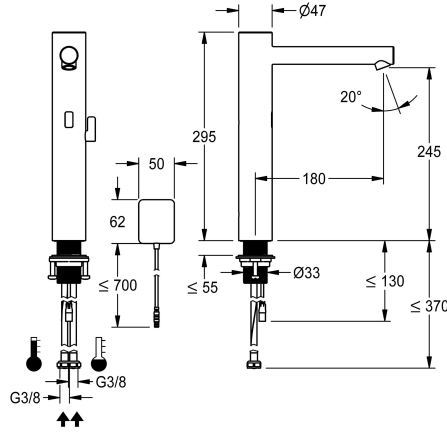

KWC ONO E

Automatic tap, touchless – Washbasin

Modell-Linie: ONO E | 12.576.013.700FL

Taps | Electronic taps

KWC-No.

3600001587

stainless steel, A 180, flexible connection hoses, without drain fitting, battery, with mixing

- * Automatic, non-contact, basin
- opto-electronic controlled
- * For top-mounted basins
- * Made of stainless steel
- * With mixing
- adjustable, twist-proof temperature stop
- * EcoProtect - water-saving device
- * Control electronics
- 24-hour hygiene flushing adjustable
- Safety shutdown in case of continuous reflection
- Storage of statistical data
- * Fixed spout

- Neoperl® Perlator® SSR, swivelling jet regulator
- * Electrovalve
- * Flexible connection hoses 3/8"
- * QuickInstallation - Fastening via threaded connection M33 x 1.5 with locking screws
- * Mounting hole size ø35 mm
- * Scope of delivery:
 - Battery compartment including battery 6V Lithium CRP2 for mounting under the washbasin
 - * Order separately (optional or if required):
 - Possibility of parameterization via bidirectional remote control, or C-module (3600001331) with an app

**2-button remote control for fittings F3
and F5**

2030036849
ACEX9004

C module

3600001331
ACEX9020
