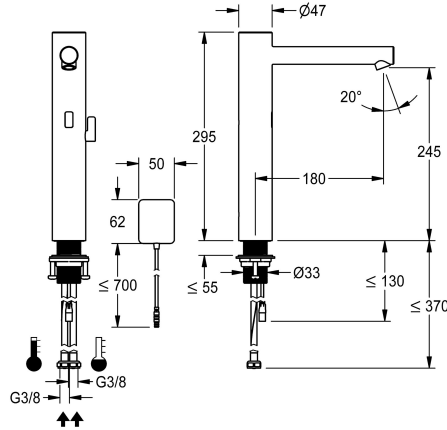

## KWC ONO E

Automatic tap, touchless – Washbasin

Modell-Linie: ONO E | 12.576.013.700FL

Umyvadlové armatury | Elektronické armatury

### KWC-No.

**3600001587**

stainless steel, A 180, flexible connection hoses, without drain fitting, battery, with mixing

- \* Automatic, non-contact, basin
- opto-electronic controlled
- \* For top-mounted basins
- \* Made of stainless steel
- \* With mixing
- adjustable, twist-proof temperature stop
- \* EcoProtect - water-saving device
- \* Control electronics
- 24-hour hygiene flushing adjustable
- Safety shutdown in case of continuous reflection
- Storage of statistical data
- \* Fixed spout

- Neoperl® Perlator® SSR, swivelling jet regulator
- \* Electrovalve
- \* Flexible connection hoses 3/8"
- \* QuickInstallation - Fastening via threaded connection M33 x 1.5 with locking screws
- \* Mounting hole size ø35 mm
- \* Scope of delivery:
  - Battery compartment including battery 6V Lithium CRP2 for mounting under the washbasin
- \* Order separately (optional or if required):
  - Possibility of parameterization via bidirectional remote control, or C-module (3600001331) with an app

### Technické údaje

ATT-KWC-EL_STEUERUNG
Connection
ATT-KWC-AUSLAUF
ATT-KWC-STROMVERSORGUNG
ATT-KWC-FARBCODE
Installation_type
Faucet_typ
Measure_Height
Projection_A

berührungslos
04
fixovaná
Batterie
stainless steel
für Waschschüssel
Elektronik
295
A180