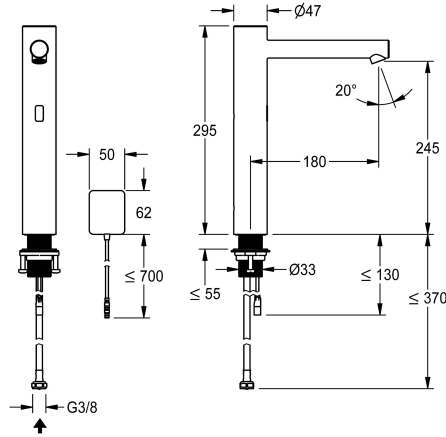

KWC ONO E

Automatic tap, touchless – Washbasin

Modell-Linie: ONO E | 12.576.123.700FL

Taps | Electronic taps

KWC-No.

3600001586

stainless steel, A 180, flexible connection hose, without drain fitting, surface-mounted power supply unit, without mixing

- * Automatic, non-contact, basin
- opto-electronic controlled
- * For top-mounted basins
- * Made of stainless steel
- * Without mixing
- for cold or mixed water supply
- * EcoProtect - water-saving device
- * Control electronics
- 24-hour hygiene flushing adjustable
- Safety shutdown in case of continuous reflection
- Storage of statistical data
- * Fixed spout

- Neoperl® Perlator® SSR, swivelling jet regulator
- * Electrovalve
- * Flexible connection hose 3/8"
- * QuickInstallation - Fastening via threaded connection M33 x 1.5 with locking screws
- * Mounting hole size ø35 mm
- * Scope of delivery:
 - Mains receiver 100-240 V AC - 6.75 V DC
 - * Order separately (optional or if required):
 - Possibility of parameterization via bidirectional remote control, or C-module (3600001331) with an app

Technical Data

Electronical control
Connection
Spout
Power supply
Color code
Installation type
Faucet_typ
Measure Height
Projection A

Automatic, non-contact
Pressure Balance1
fixed
mains receiver
stainless steel
for top-mounted sinks
Electronic
295
A 180