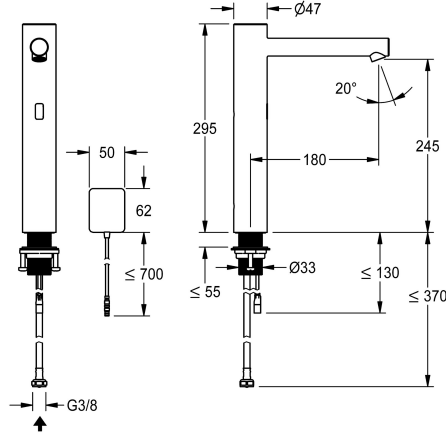

KWC ONO E

Automatic tap, touchless – Washbasin

Modell-Linie: ONO E | 12.576.123.700FL

Taps | Electronic taps

KWC-No.

360001586

stainless steel, A 180, flexible connection hose, without drain fitting, surface-mounted power supply unit, without mixing

- Neoperl® Perlator® SSR, swivelling jet regulator
- * Electrovalve
- * Flexible connection hose 3/8"
- * QuickInstallation - Fastening via threaded connection M33 x 1.5 with locking screws
- * Mounting hole size ø35 mm
- * Scope of delivery:
 - Mains receiver 100-240 V AC - 6.75 V DC
- * Order separately (optional or if required):
 - Possibility of parameterization via bidirectional remote control, or C-module Z.540.137 with an app

Technical Data

Flow rate
Electronical control
Connection
Spout
Power supply
Color code
Installation type
Faucet_typ
Dimension Height
Acoustic group
Projection A
Energy label

4.8 l/min (3 bar)
Automatic, non-contact
Pressure Balance1
fixed
mains receiver
stainless steel
for top-mounted sinks
Electronic
295
I
A 180
A

**2-button remote control for fittings F3
and F5**

2030036849
ACEX9004

C module

3600001331
ACEX9020
