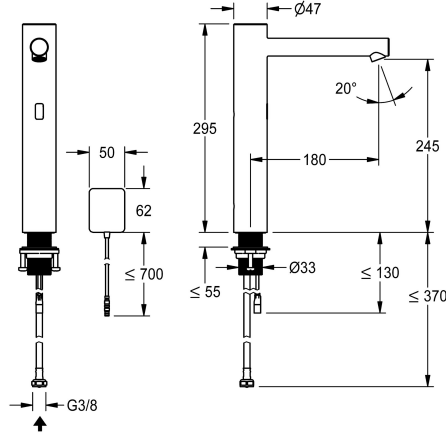

KWC ONO E

Automatic tap, touchless – Washbasin

Modell-Linie: ONO E | 12.576.123.700FL

Taps | Electronic taps

KWC-No.

360001586

stainless steel, A 180, flexible connection hose, without drain fitting, surface-mounted power supply unit, without mixing

- Neoperl® Perlator® SSR, swivelling jet regulator
- * Electrovalve
- * Flexible connection hose 3/8"
- * QuickInstallation - Fastening via threaded connection M33 x 1.5 with locking screws
- * Mounting hole size ø35 mm
- * Scope of delivery:
 - Mains receiver 100-240 V AC - 6.75 V DC
 - * Order separately (optional or if required):
 - Possibility of parameterization via bidirectional remote control, or C-module (360001331) with an app

Technical Data

Electronical_control
Connection
Spout
Power_supply
Color code
Installation_type
Faucet_typ
Dimension Height
Projection_A

Automatic, non-contact
Pressure Balance1
fixed
mains receiver
stainless steel
for top-mounted sinks
Electronic
295
A 180

**2-button remote control for fittings F3
and F5**

2030036849
ACEX9004

C module

3600001331
ACEX9020